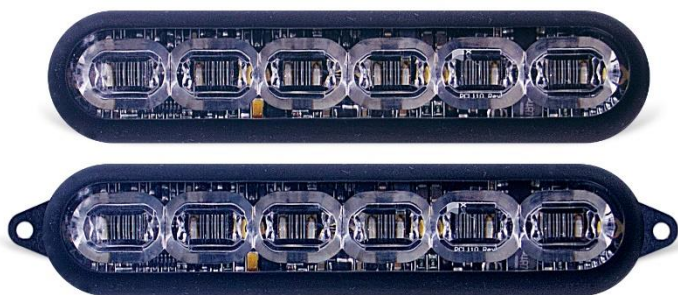

LED WORK LIGHTS GEARING DYNAMICS

NEW! LED WORK LIGHTS

We are pleased to have partnered with the Australian importer and wholesaler of high-quality LED vehicle lighting. Primarily, these products are work lighting and perimeter lighting. Much of the range incorporates a silicone lens, which is considerably more durable than the traditional polycarbonate lens.

Some of the range is available with a configurable option which can change the function of the light from solid to flashing or even alternating colors.

Available with a variety of options and colors, these durable and reliable lights will give you new perspective on what work lighting and perimeter lighting *should* be like.