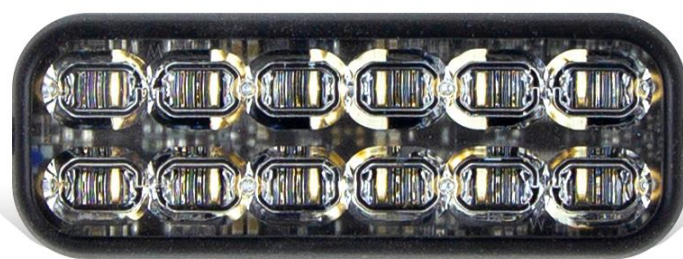

LED WORK LIGHTS GEARING DYNAMICS

NEW! LED WORK LIGHTS

We are pleased to have partnered with the Australian importer and wholesaler of high-quality LED vehicle lighting. Primarily, these products are work lighting and perimeter lighting. Much of the range incorporates a silicone lens, which is considerably more durable than the traditional polycarbonate lens.

Some of the range is available with a configurable option which can change the function of the light from solid to flashing or even alternating colors.

Available with a variety of options and colors, these durable and reliable lights will give you new perspective on what work lighting and perimeter lighting *should* be like.